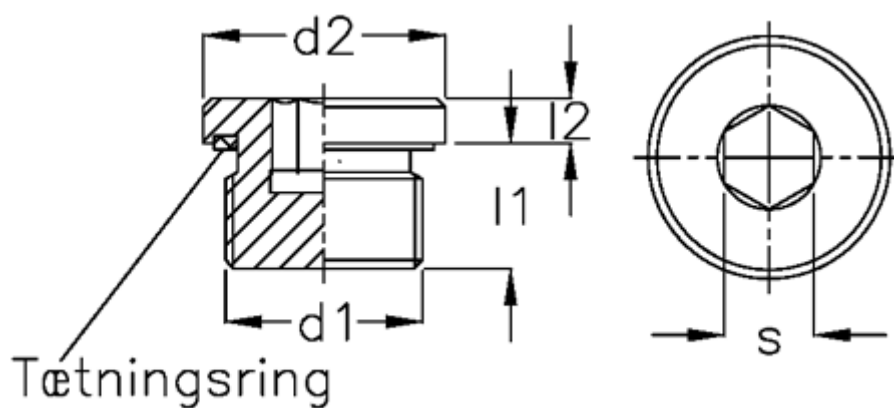

# Data Sheet

Article number: 20250525

Description: E+G

Threaded plug GN 749-G3/8-A

## Measures

Clamp	= 34
d1	= G3/8
d2	= 22
l1	= 12
l2	= 5.0
Pressure	= 400
s	= 8